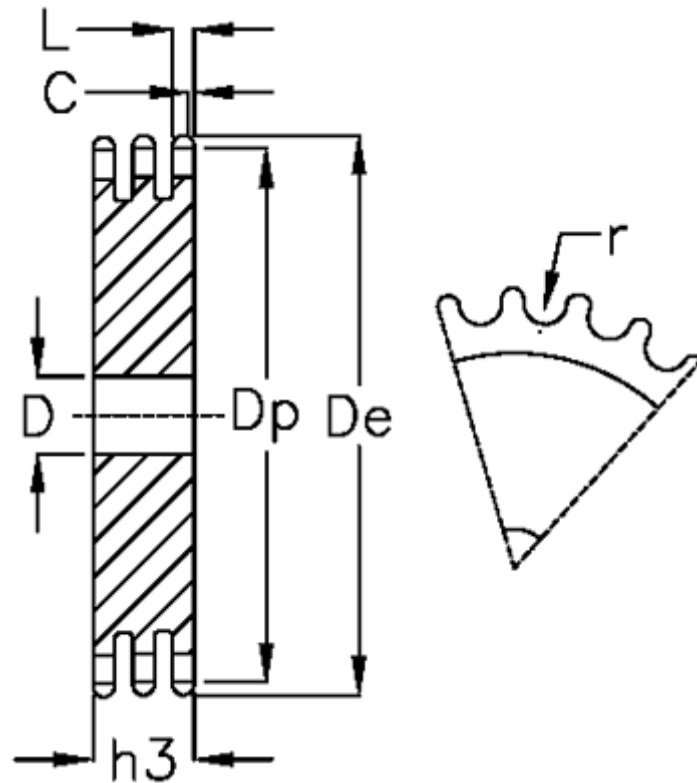

Article number: 616023007040

Description: Plate wheel 12 B-3 Z=40 triplex

Measures

C	= 2
D	= 25
De	= 251.3
Dp	= 242.81
For chain size	= 3/4 x 7/16
For chain type	= 12 B-3
h3	= 49.8
L	= 10.8

Number of teeth	= 40
r	= 12.07